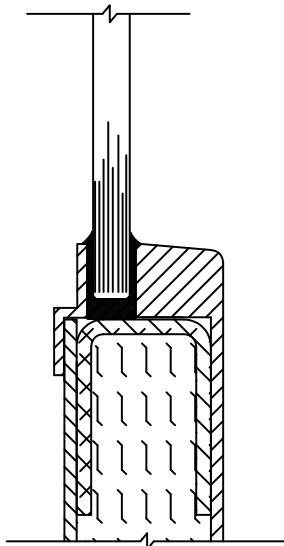

STANDARD FLUSH  
GLAZING

PCM-\_\_\_\_\_-31

STANDARD FLUSH  
GLAZING WITH  
INSULATED GLASS

PCM-\_\_\_\_\_-30

3/4" INSET  
GLAZING

PCM-\_\_\_\_\_-35

1/2" INSET  
GLAZING WITH  
INSULATED GLASS

PCM-\_\_\_\_\_-33

**PACIFIC  
COAST  
MARINE**

TITLE:  
FLUSH GLAZED  
DOOR WINDOWS

MODEL NO. DRWINSECTIONS

REV

SCALE: HALF SIZE SHEET: 1 OF: 1