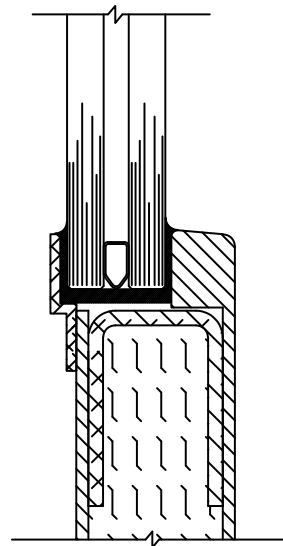

STANDARD FLUSH  
GLAZING

PCM-\_\_\_\_\_-31

STANDARD FLUSH  
GLAZING WITH  
INSULATED GLASS

PCM-\_\_\_\_\_-30

3/4" INSET  
GLAZING

PCM-\_\_\_\_\_-35

1/2" INSET  
GLAZING WITH  
INSULATED GLASS

PCM-\_\_\_\_\_-33

**PACIFIC  
COAST  
MARINE**

TITLE:  
FLUSH GLAZED  
DOOR WINDOWS

MODEL NO. DRWINSECTIONS

REV

SCALE: HALF SIZE SHEET: 1 OF: 1