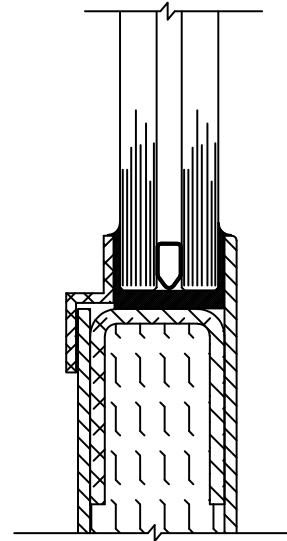

STANDARD FLUSH  
GLAZING

PCM-\_\_\_\_\_-31

STANDARD FLUSH  
GLAZING WITH  
INSULATED GLASS

PCM-\_\_\_\_\_-30

3/4" INSET  
GLAZING

PCM-\_\_\_\_\_-35

1/2" INSET  
GLAZING WITH  
INSULATED GLASS

PCM-\_\_\_\_\_-33

**PACIFIC  
COAST  
MARINE**

TITLE:  
FLUSH GLAZED  
DOOR WINDOWS

MODEL NO. DRWINSECTIONS

REV

SCALE: HALF SIZE SHEET: 1 OF: 1