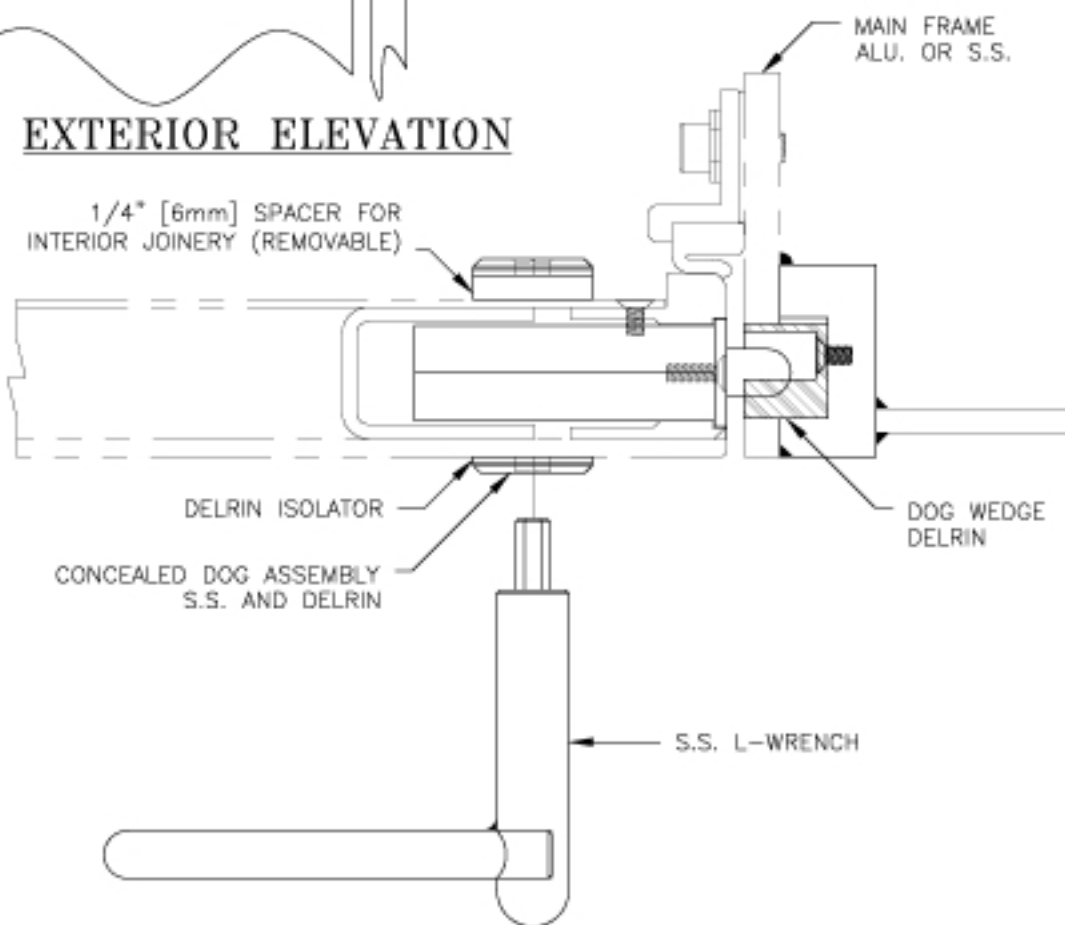

EXTERIOR ELEVATION

1/4" [6mm] SPACER FOR
INTERIOR JOINERY (REMOVABLE)

MAIN FRAME
ALU. OR S.S.

DELRIN ISOLATOR

CONCEALED DOG ASSEMBLY
S.S. AND DELRIN

DOG WEDGE
DELRIN

S.S. L-WRENCH