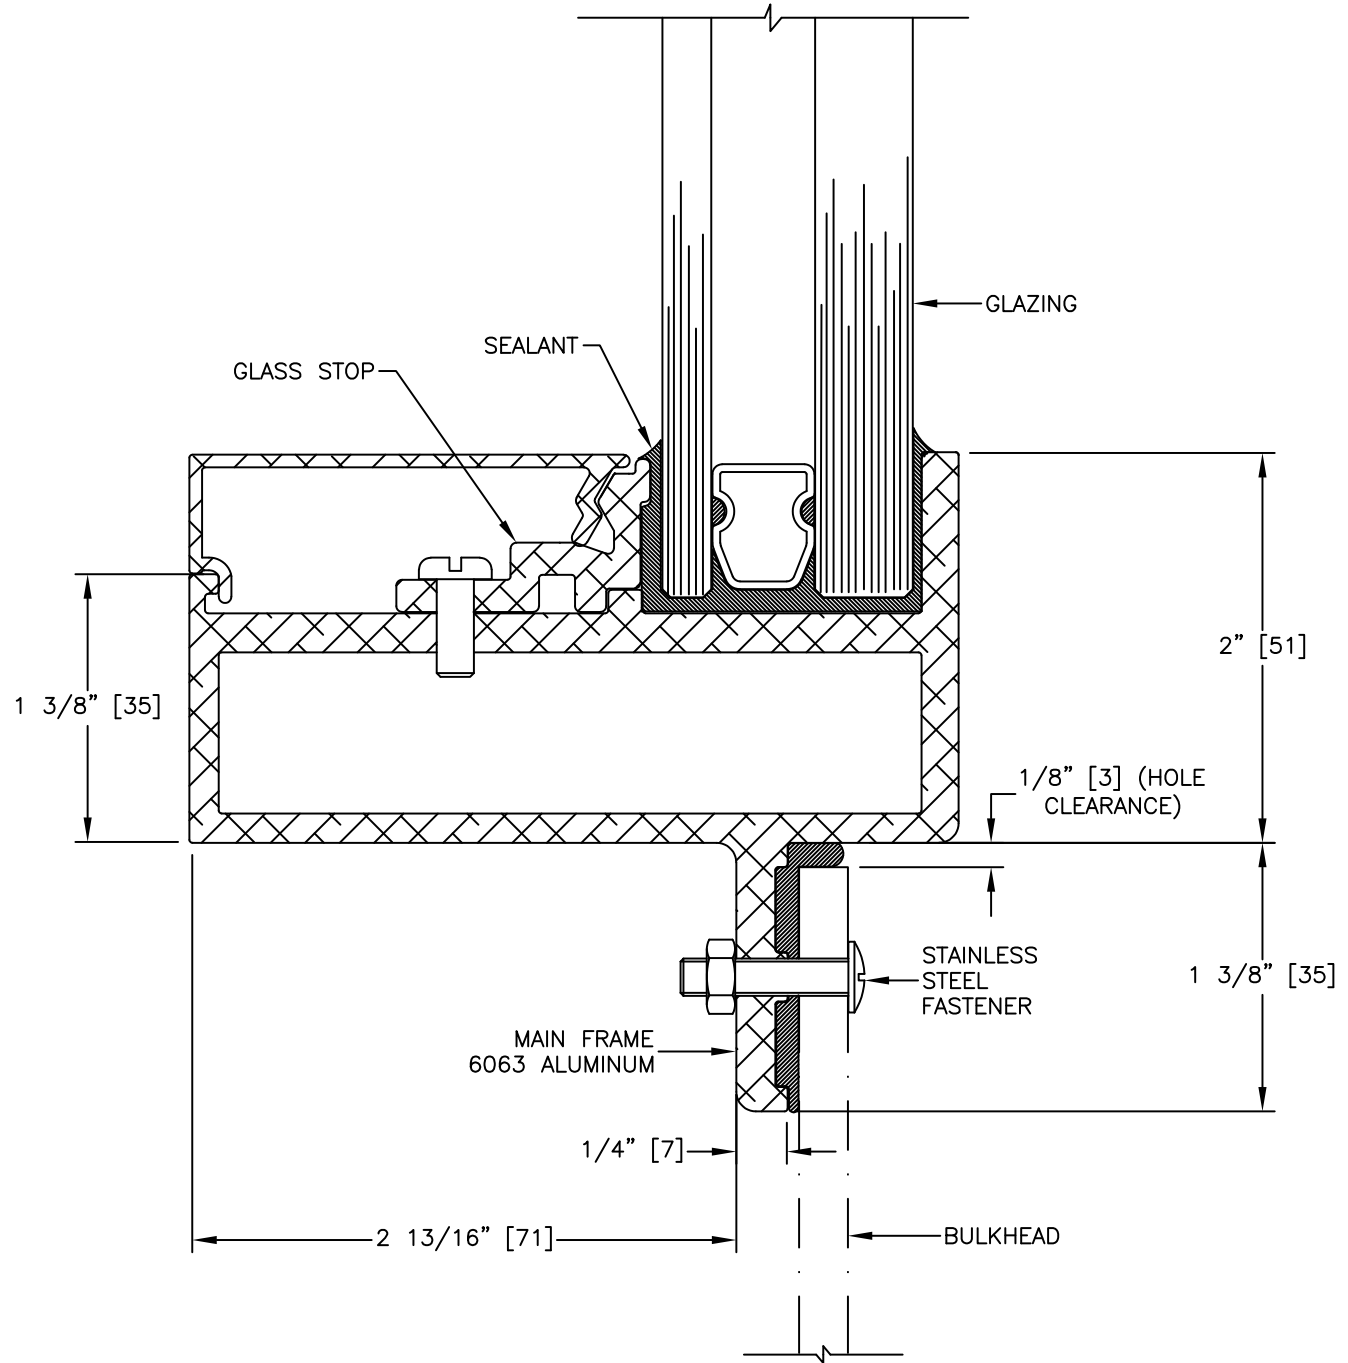

INSTALLATION

WELD IN
• BOLT IN
STANDARD CLAMP IN
CONCEALED CLAMP IN

EXTERIOR →

GLAZING THICKNESS TO BE 1/4" [6mm] OR GREATER

TITLE: FIXED WINDOW

MODEL NO. PCM-1100-FX

REV

SCALE: FULL SIZE SHEET: 1 OF: 1