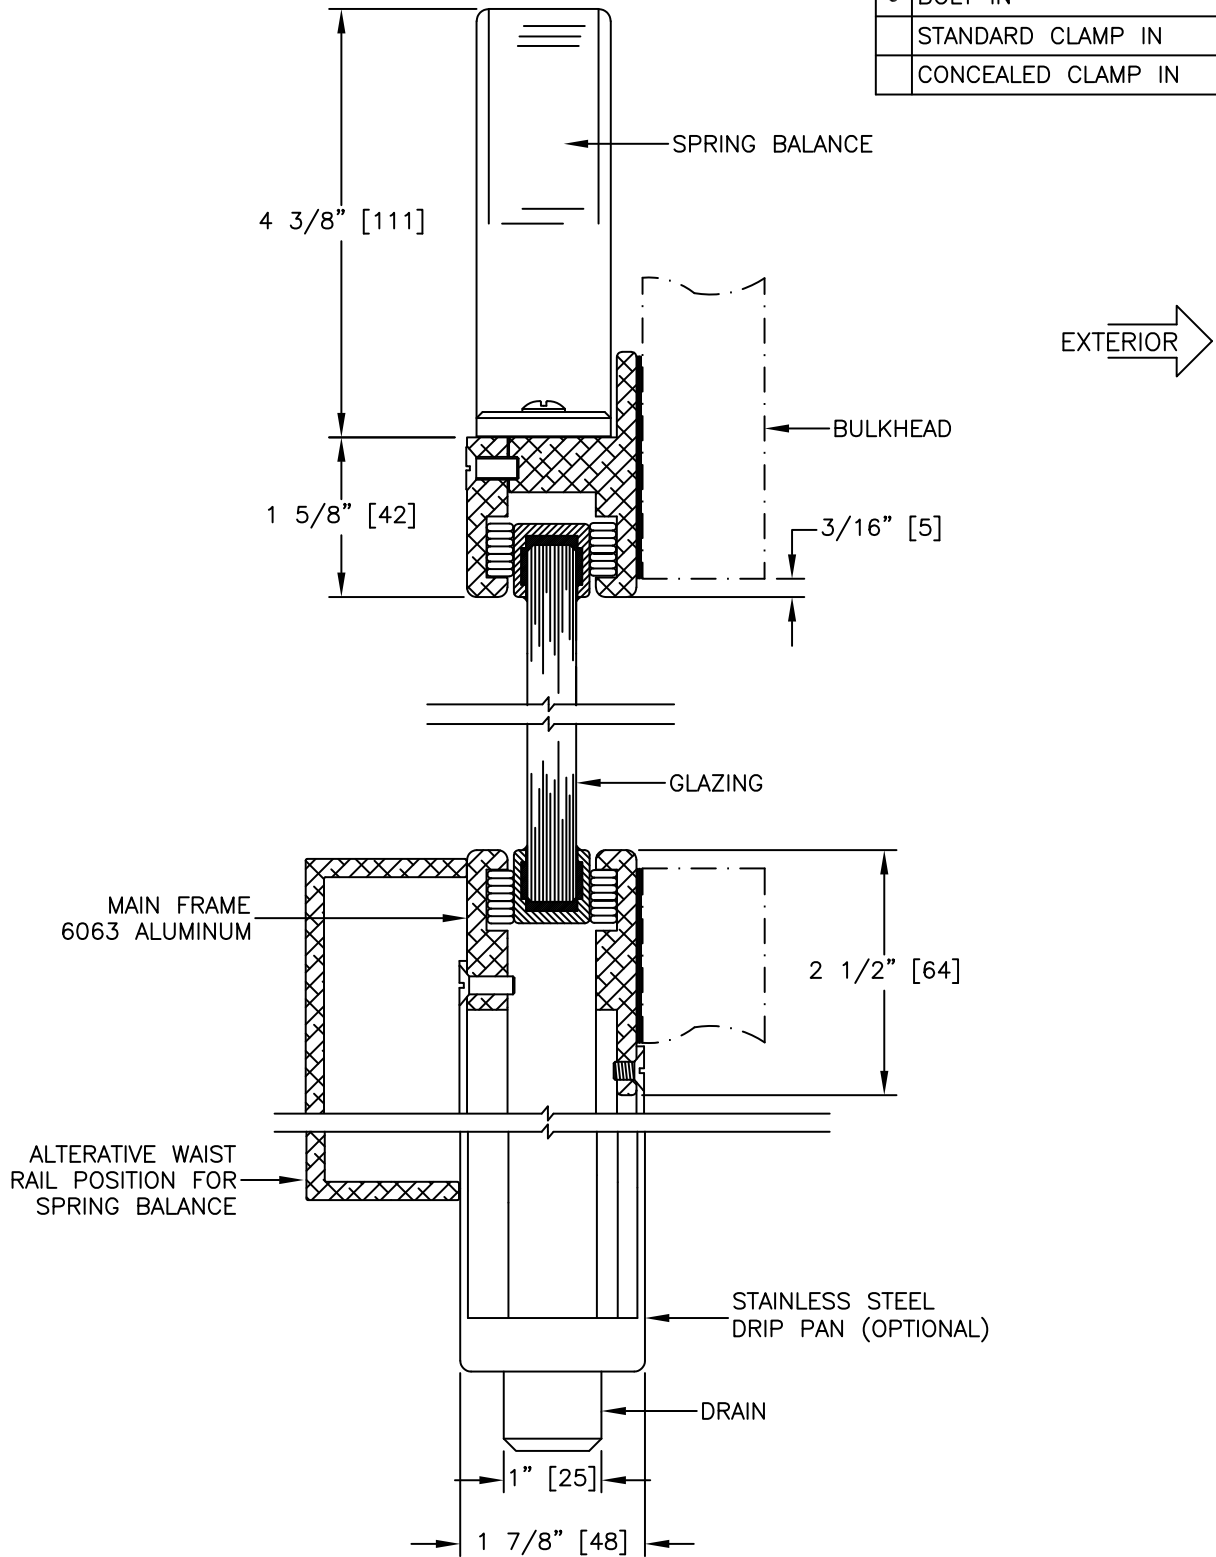

INSTALLATION	
	WELD IN
•	BOLT IN
	STANDARD CLAMP IN
	CONCEALED CLAMP IN

GLAZING THICKNESS RANGE FROM 1/4" [6mm] TO 1/2" [13mm].

TITLE:
FULL DROP
WINDOW

MODEL NO. PCM-3003-FD-0

REV

SCALE: HALF SIZE SHEET: 1 OF: 1